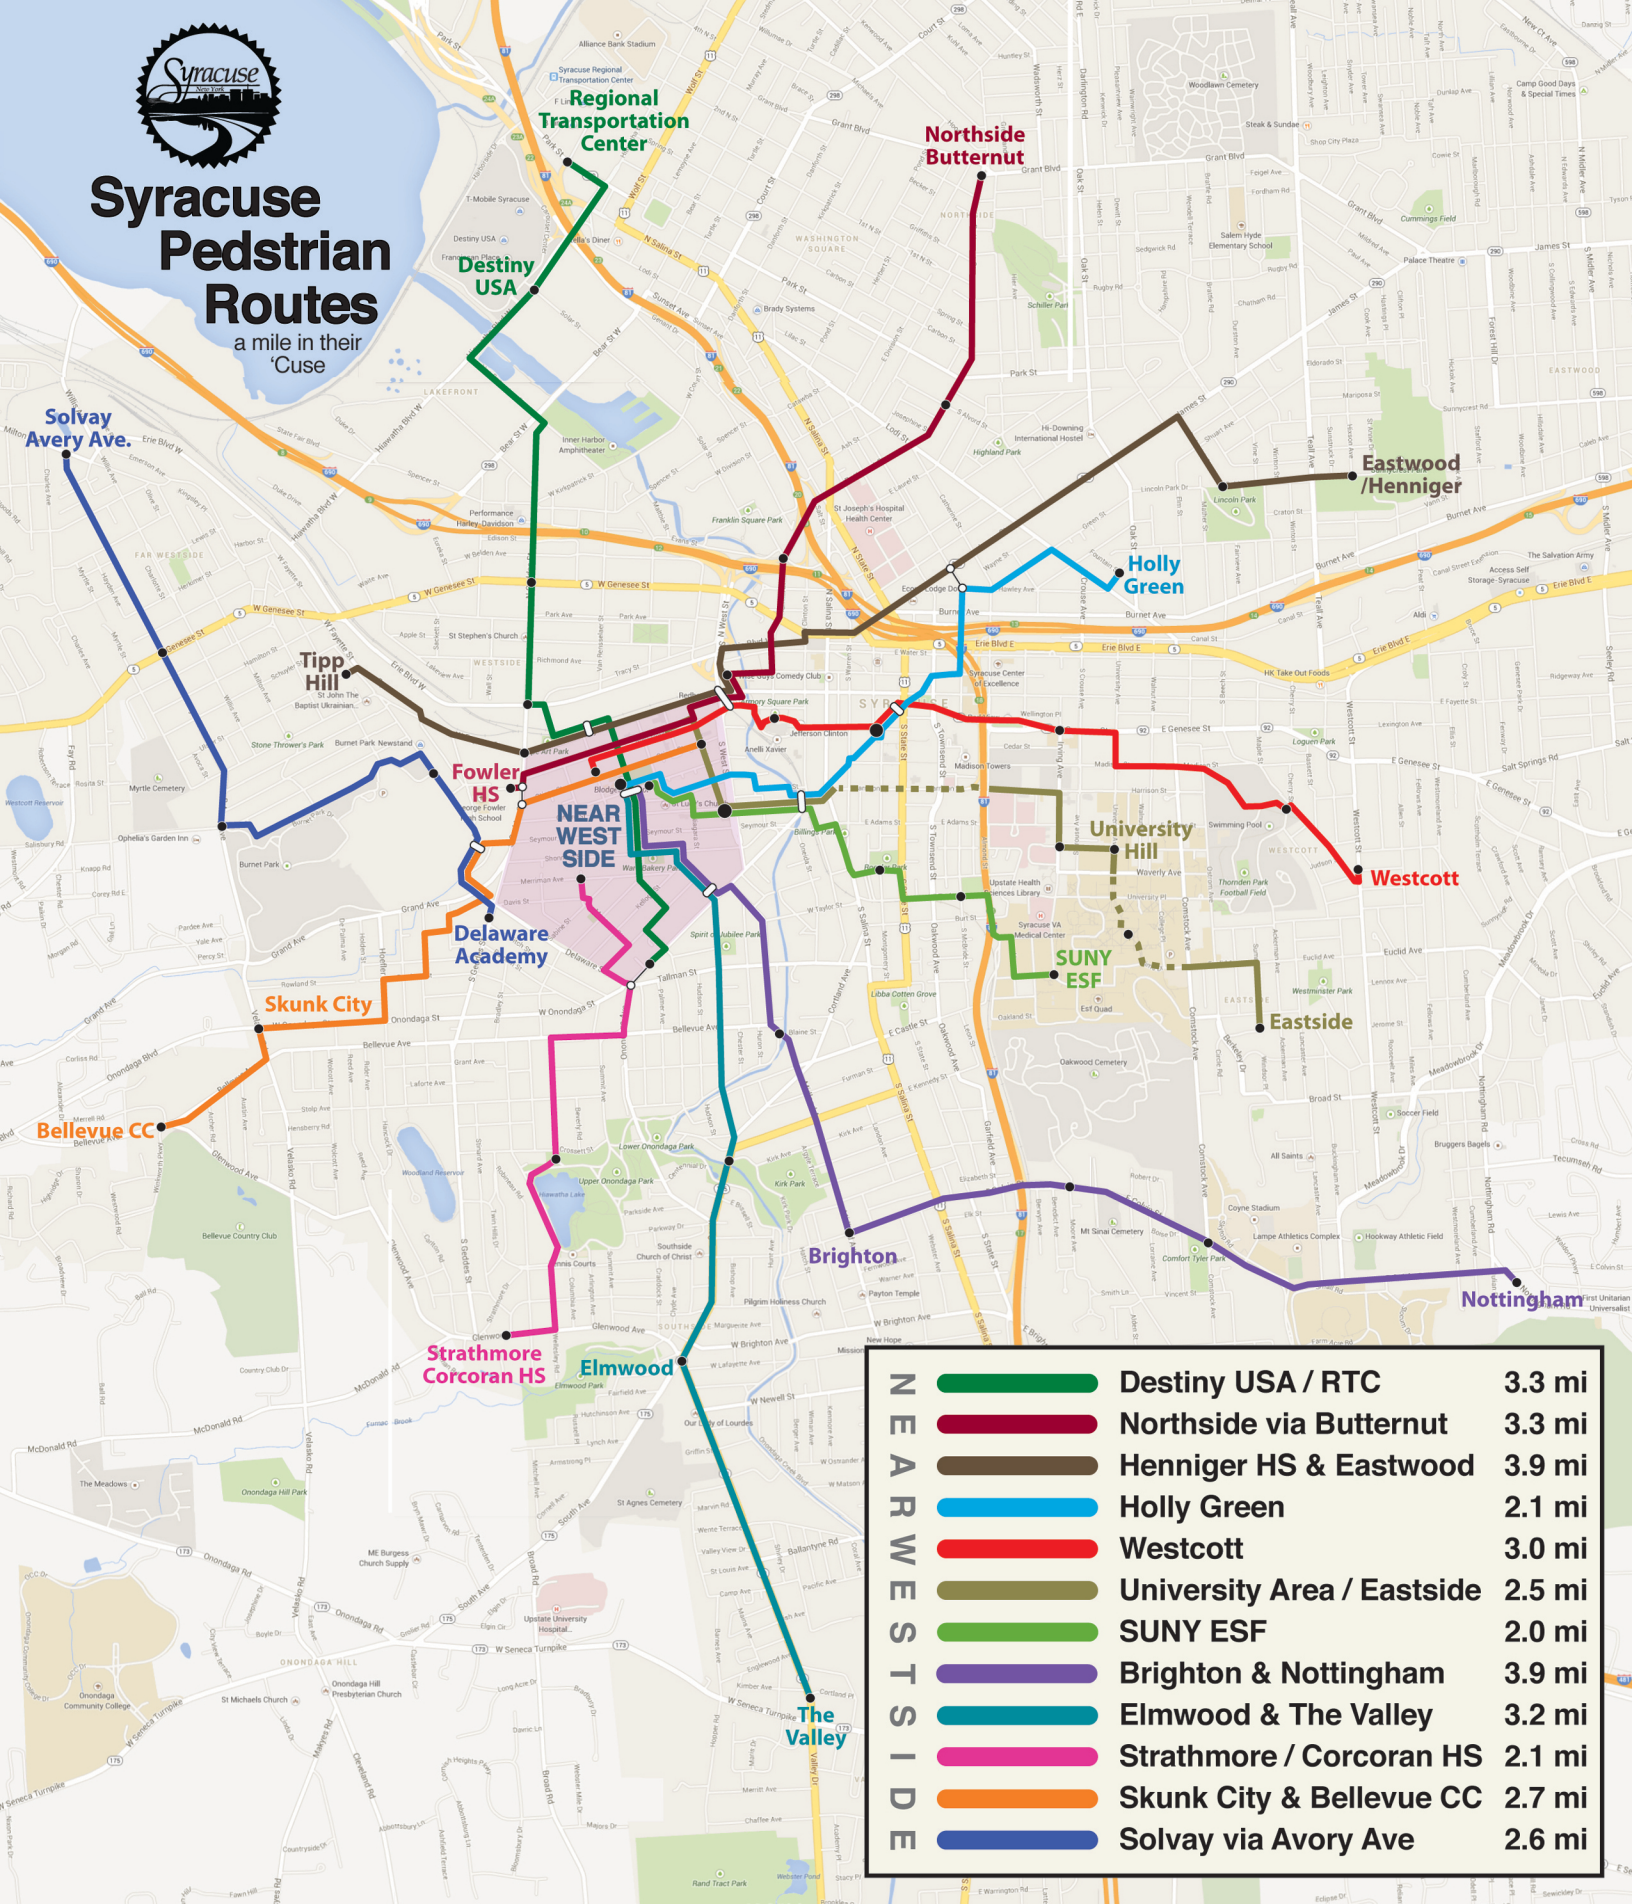

Syracuse Pedestrian Routes

a mile in their 'Cuse

NEAR WEST SIDE		Destiny USA / RTC	3.3 mi
		Northside via Butternut	3.3 mi
		Henniger HS & Eastwood	3.9 mi
		Holly Green	2.1 mi
		Westcott	3.0 mi
		University Area / Eastside	2.5 mi
		SUNY ESF	2.0 mi
		Brighton & Nottingham	3.9 mi
		Elmwood & The Valley	3.2 mi
		Strathmore / Corcoran HS	2.1 mi
		Skunk City & Bellevue CC	2.7 mi
		Solvay via Avory Ave	2.6 mi